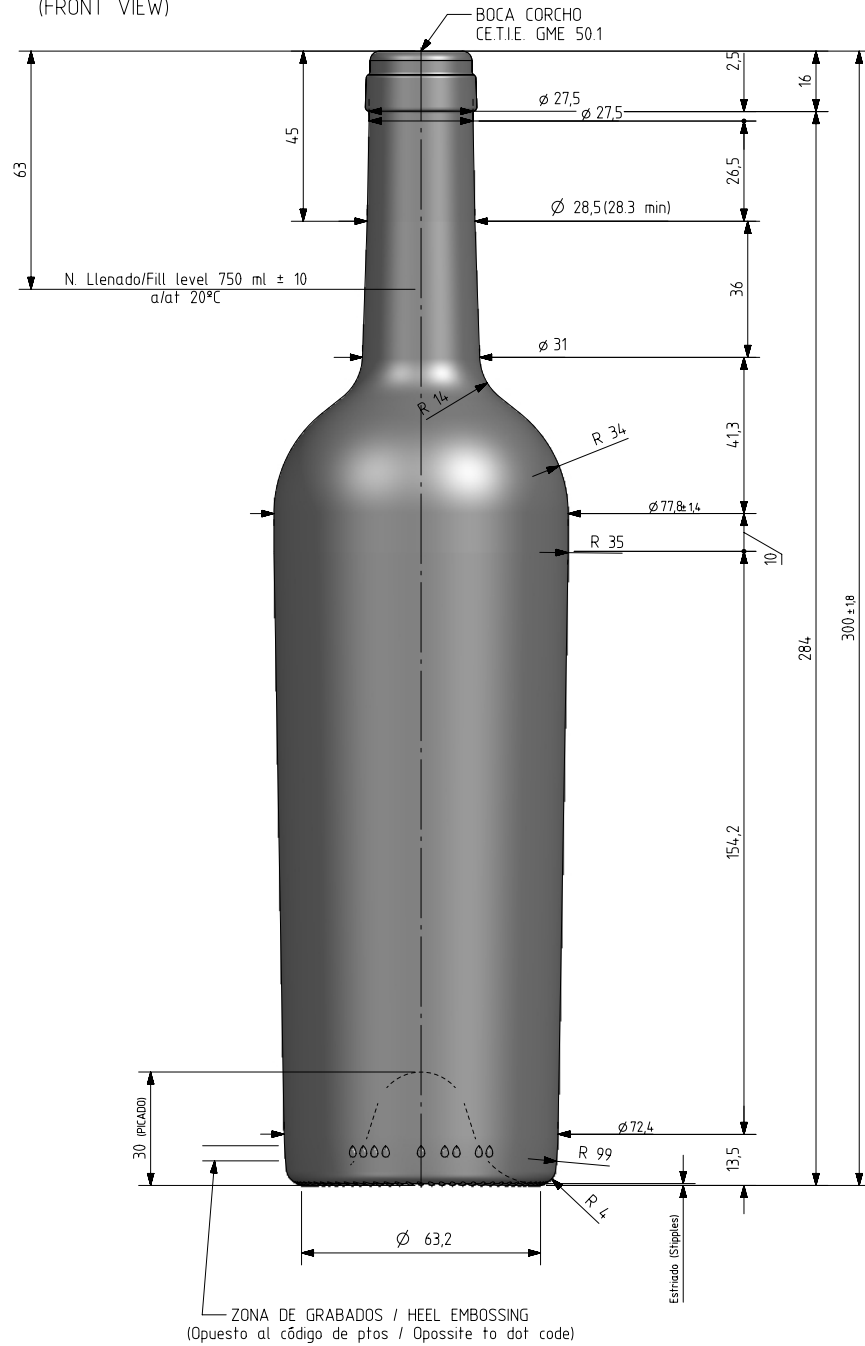

VISTA FRONTAL
(FRONT VIEW)