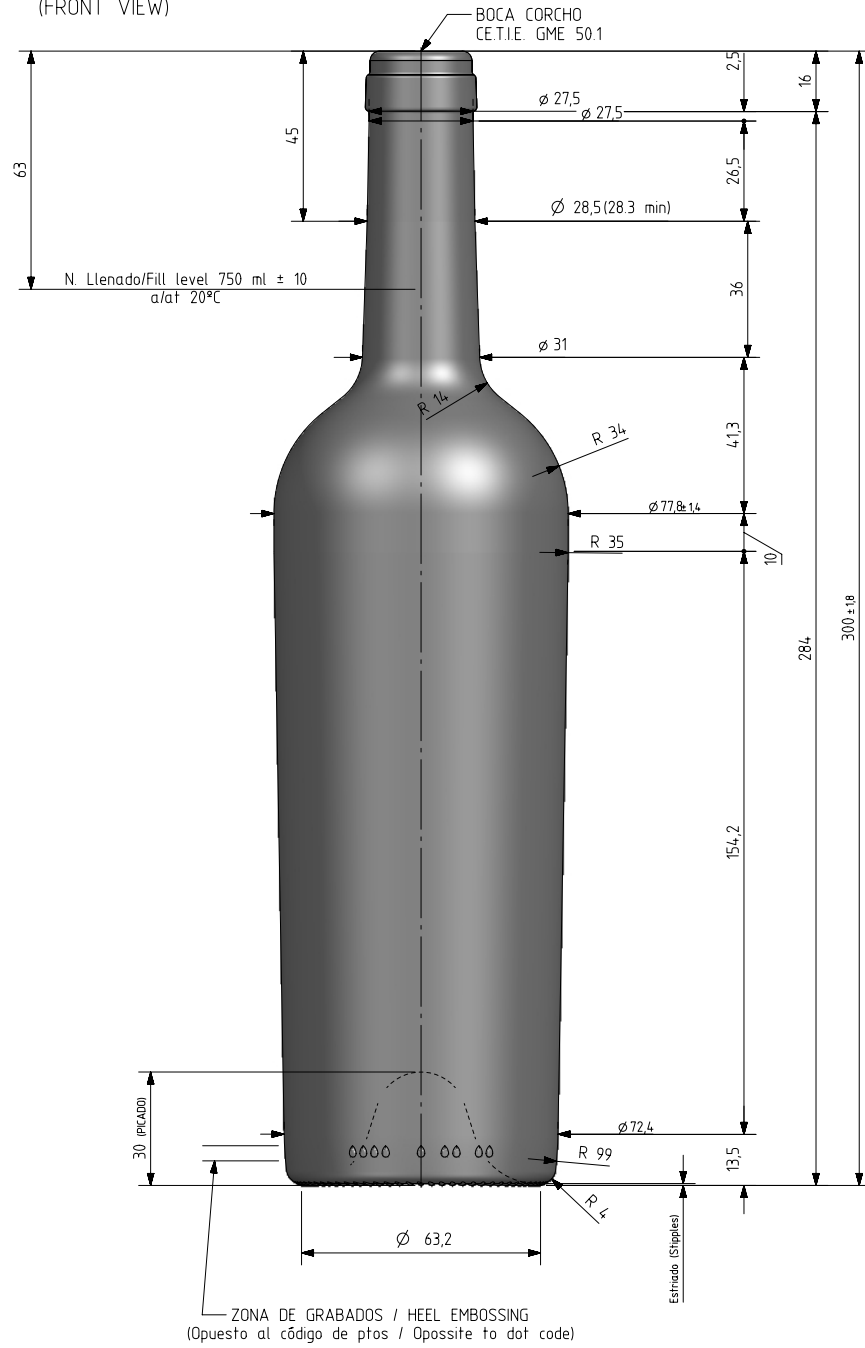

VISTA FRONTAL
(FRONT VIEW)