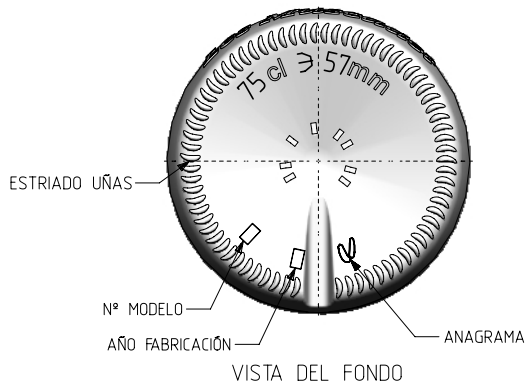

## Product characteristics

|                       |   |
|-----------------------|---|
| <b>Code</b>           | 2033/242  |
| <b>Capacity</b>       | 750 ml  |
| <b>Finish</b>         | CETIE   |
| <b>Colours</b>        |  |
| <b>Weight</b>         | 470 gr  |
| <b>Overall height</b> | 322.00 mm   |
| <b>Diameter</b>       | 80.10 mm  |
| <b>Palet</b>          | 1.206 units   |