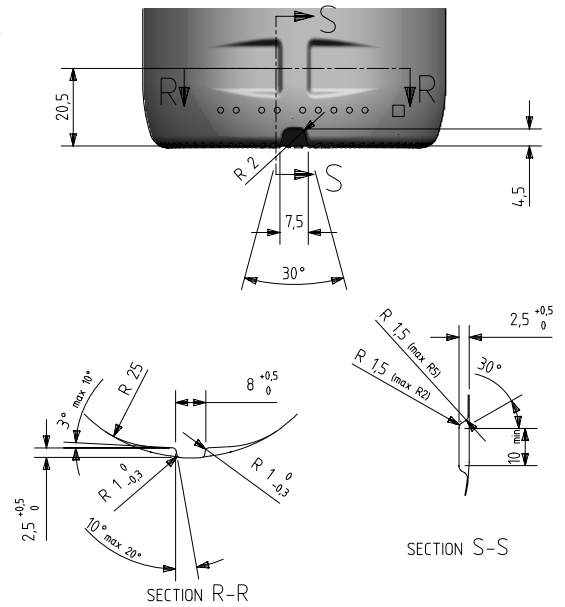

## Product characteristics

|                       |   |
|-----------------------|---|
| <b>Code</b>           | 2033/242  |
| <b>Capacity</b>       | 750 ml  |
| <b>Finish</b>         | CETIE   |
| <b>Colours</b>        |  |
| <b>Weight</b>         | 470 gr  |
| <b>Overall height</b> | 322.00 mm   |
| <b>Diameter</b>       | 80.10 mm  |
| <b>Palet</b>          | 1.206 units   |